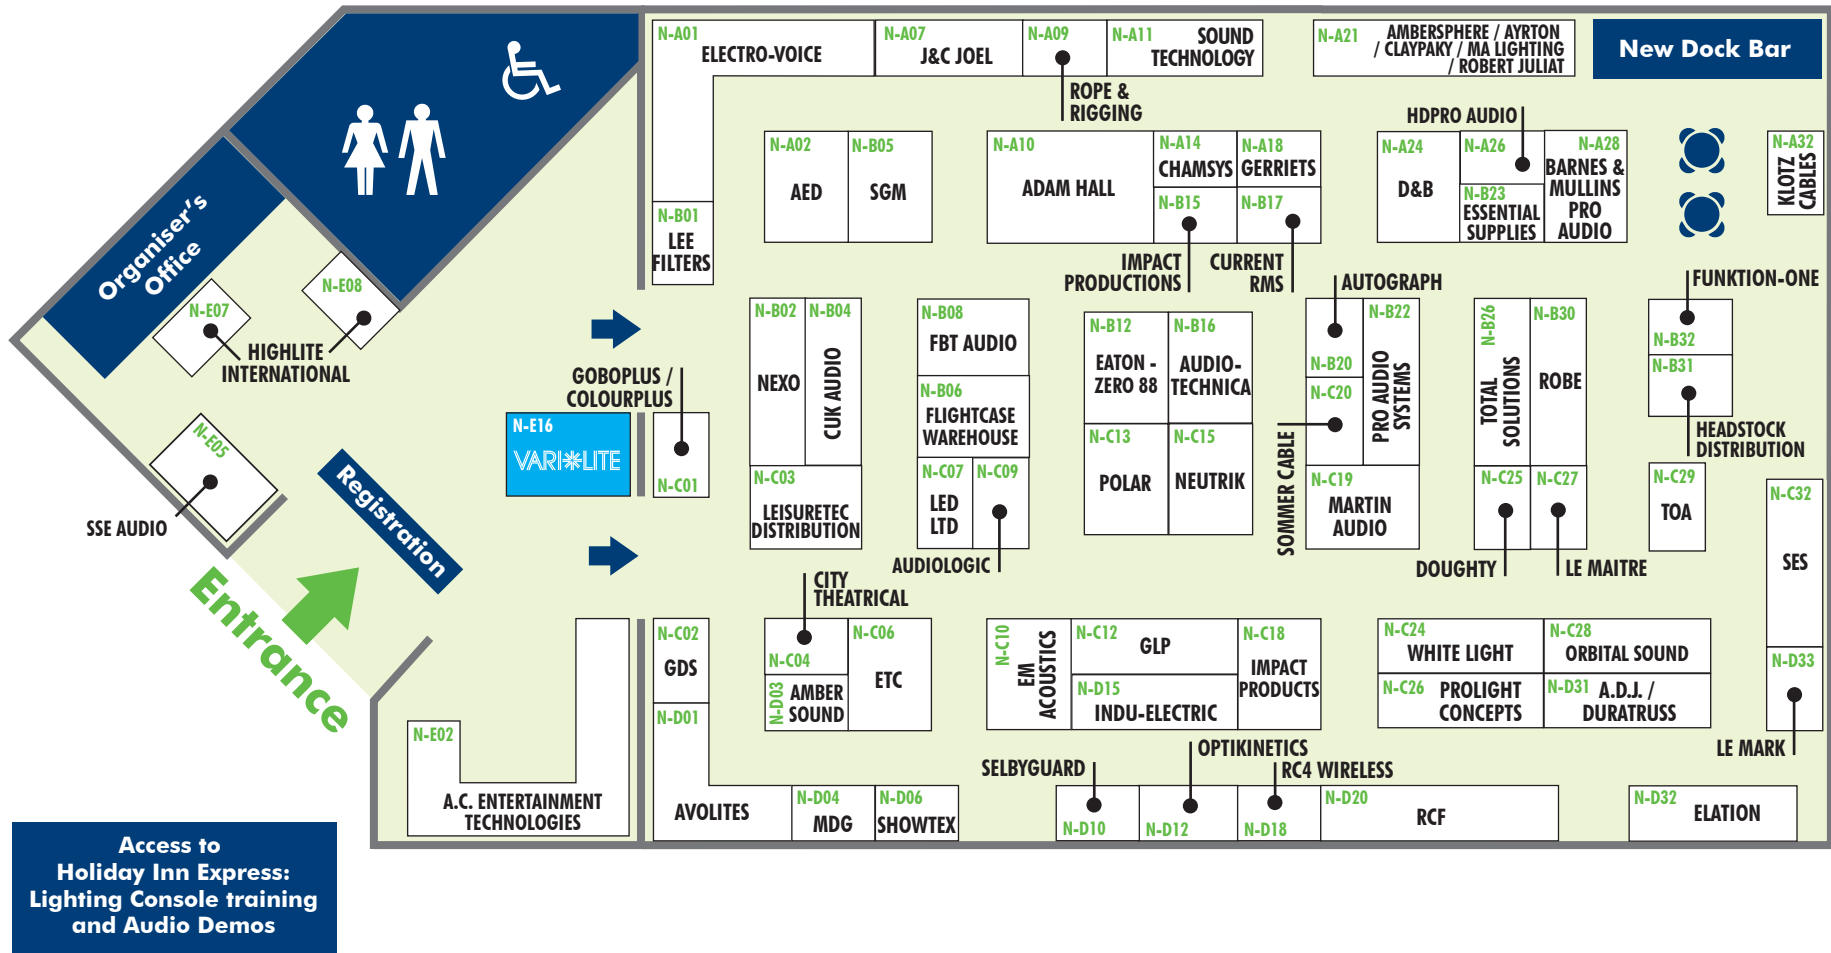

Royal Armouries Hall

Register for your FREE ticket now at:

leeds.plasafocus.com

plasa**focus**

LEEDS | 1-2 MAY, 2018

New Dock Hall

Register for your FREE ticket now at: leeds.plasafocus.com

LEEDS | 1-2 MAY, 2018

Access to
Holiday Inn Express:
Lighting Console training
and Audio Demos